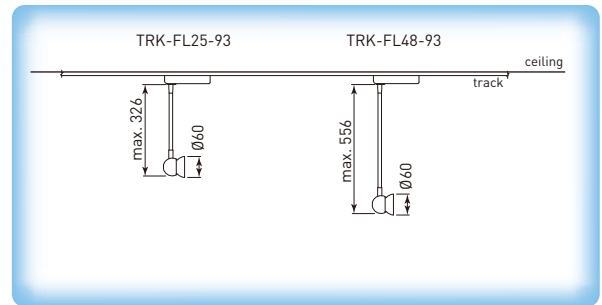

## Track Flexible XL3 LED Spotlight TRK-FL-93

- 7.5W
- With 25° optic lens
- Finishes: black / bright silver (NBK)
- With LD700TRK.3 LED driver

Illustration	Article Code	Model	Light color
		• With 250mm L. flexible arm , black	
	08.080930.921	TRK-FL25-93NBK-CW	cool white
	08.080930.911	TRK-FL25-93NBK-WW	warm white
		• With 480mm L. flexible arm , black	
	08.081930.921	TRK-FL48-93NBK-CW	cool white
	08.081930.911	TRK-FL48-93NBK-WW	warm white